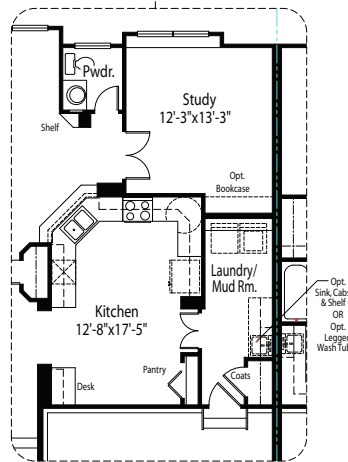

### Carefree Living Series

<b>Base Plan Square Footage:*</b>	
Main Level:	1,591 Sq. Ft.
Basement Level:	1,598 Sq. Ft.
<b>Total:</b>	<b>3,189 Sq. Ft.</b>

\*Actual square footage may vary due to added options, chosen elevations, or amount of basement finish.

Main Level

Basement Level  
Finished Basement

Study w/ Powder & Expanded Mud Room Option

The Difference Really Hits Home.  
[www.classichomes.com](http://www.classichomes.com)

Artist's conception. All plans, features and specifications are subject to change without notification. Measurements are approximate and may vary.