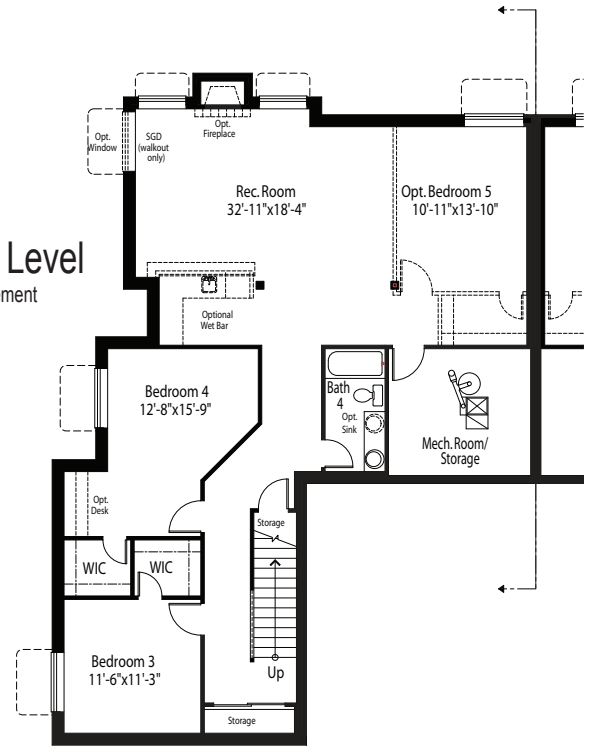

### Carefree Living Series

<b>Base Plan Square Footage:*</b>	
Main Level:	1,591 Sq. Ft.
Basement Level:	1,598 Sq. Ft.
<b>Total:</b>	<b>3,189 Sq. Ft.</b>

\*Actual square footage may vary due to added options, chosen elevations, or amount of basement finish.

Main Level

Basement Level  
Finished Basement

Study w/ Powder & Expanded Mud Room Option

The Difference Really Hits Home.  
[www.classichomes.com](http://www.classichomes.com)

Artist's conception. All plans, features and specifications are subject to change without notification. Measurements are approximate and may vary.