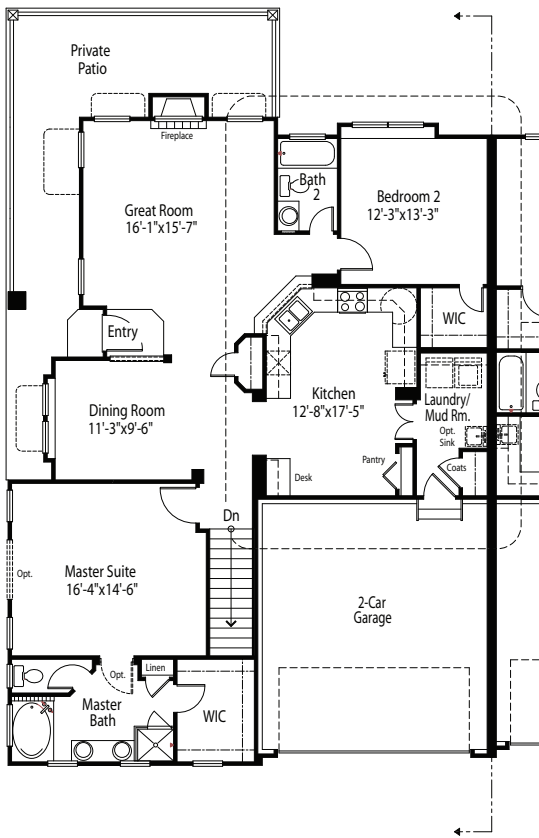

*Please note: The "Carriages" floor plans vary in size/layout between the different neighborhoods they are offered in. The floor plan title on this page indicates the neighborhood represented.
If you are seeking the alternate neighborhood floor plans, please visit the respective web page:
Carriages at Pine Creek - www.classichomes.com/CarriagesPC
Carriages at Indigo Ranch - www.classichomes.com/CarriagesIR

The Carriages at Pine Creek

Landau - 558 B*

Carefree Living Series

Base Plan Square Footage:*	
Main Level:	1,591 Sq. Ft.
Basement Level:	1,598 Sq. Ft.
Total:	3,189 Sq. Ft.

*Actual square footage may vary due to added options, chosen elevations, or amount of basement finish.

Main Level