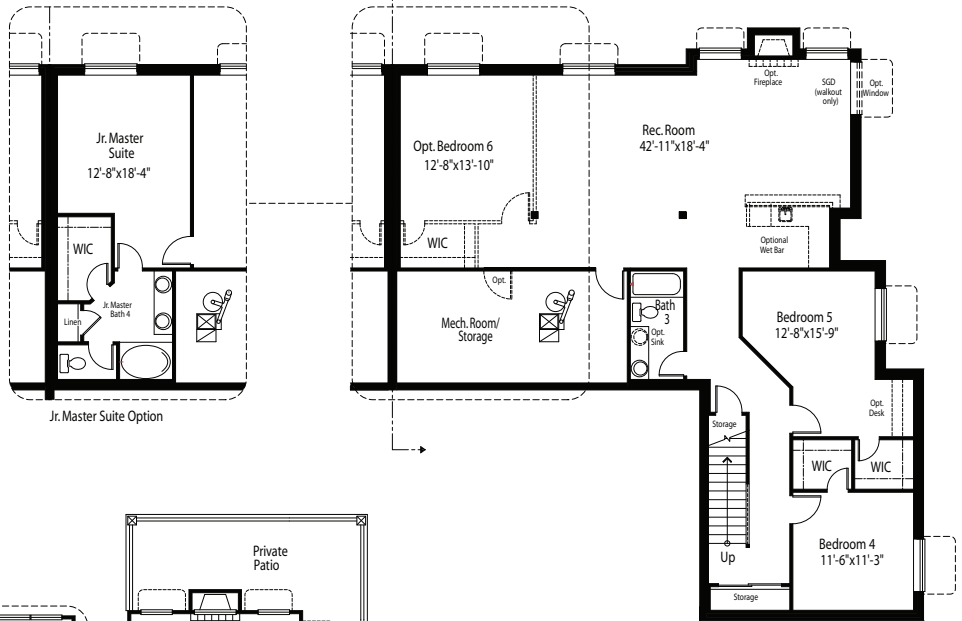

***Please note:** The "Carriages" floor plans vary in size/layout between the different neighborhoods they are offered in. The floor plan title on this page indicates the neighborhood represented. If you are seeking the alternate neighborhood floor plans, please visit the respective web page:
 Carriages at Pine Creek - www.classichomes.com/CarriagesPC
 Carriages at Indigo Ranch - www.classichomes.com/CarriagesIR

The Carriages at Pine Creek Landau - 558 AX* Carefree Living Series

Base Plan Square Footage:*	
Main Level:	1,897 Sq. Ft.
Basement Level:	1,908 Sq. Ft.
Total:	3,805 Sq. Ft.
*Actual square footage may vary due to added options, chosen elevations, or amount of basement finish.	

Basement Level
 Finished Basement

Main Level

Artist's conception. All plans, features and specifications are subject to change without notification. Measurements are approximate and may vary.

04/07/2006

The Difference Really Hits Home.
www.classichomes.com