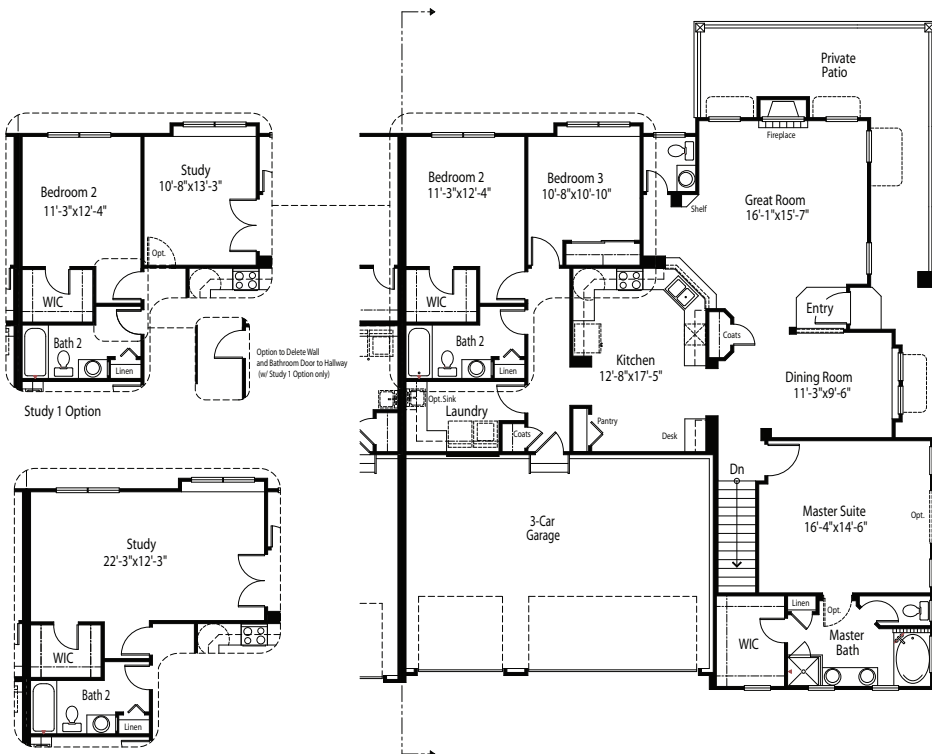

***Please note:** The "Carriages" floor plans vary in size/layout between the different neighborhoods they are offered in. The floor plan title on this page indicates the neighborhood represented. If you are seeking the alternate neighborhood floor plans, please visit the respective web page:
 Carriages at Pine Creek - www.classichomes.com/CarriagesPC
 Carriages at Indigo Ranch - www.classichomes.com/CarriagesIR

The Carriages at Pine Creek Landau - 558 AX* Carefree Living Series

Base Plan Square Footage:*	
Main Level:	1,897 Sq. Ft.
Basement Level:	1,908 Sq. Ft.
Total:	3,805 Sq. Ft.
*Actual square footage may vary due to added options, chosen elevations, or amount of basement finish.	

Basement Level
 Finished Basement

Main Level

Artist's conception. All plans, features and specifications are subject to change without notification. Measurements are approximate and may vary.

04/07/2006

The Difference Really Hits Home.
www.classichomes.com