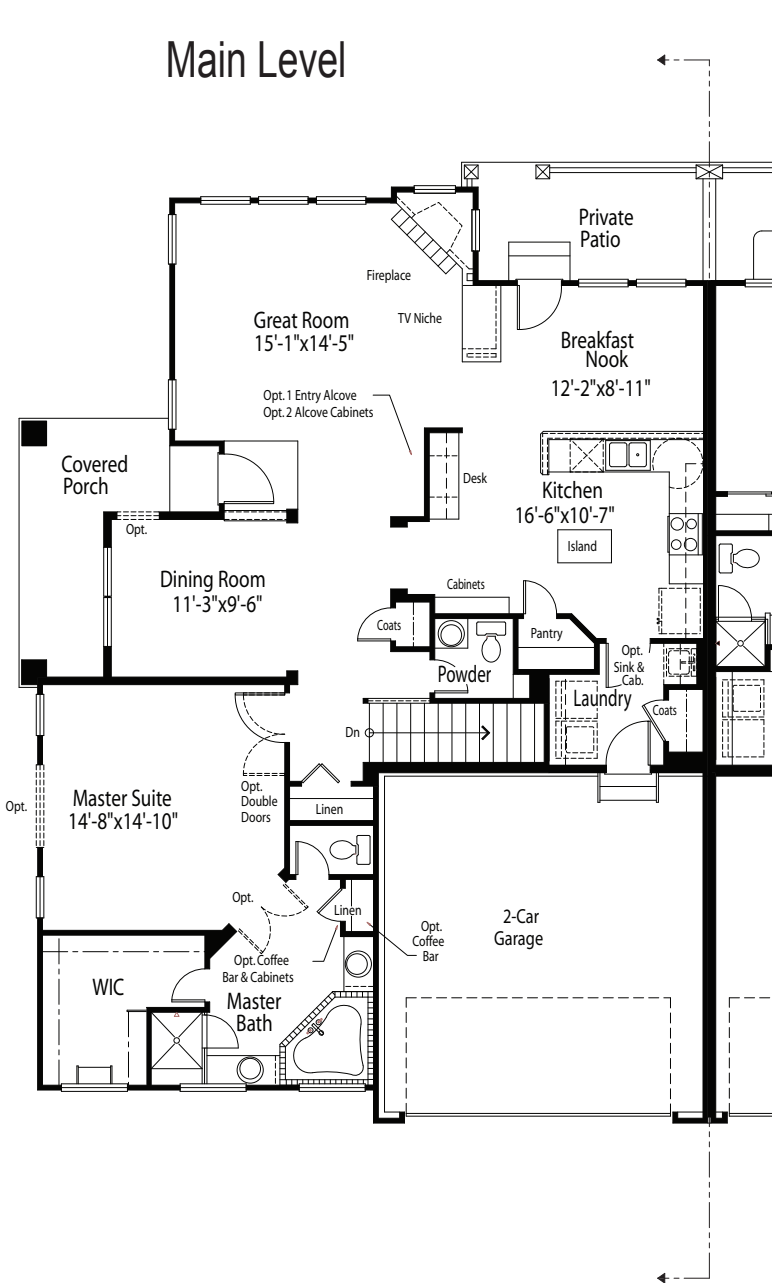

**\*Please note:** The "Carriages" floor plans vary in size/layout between the different neighborhoods they are offered in. The floor plan title on this page indicates the neighborhood represented. If you are seeking the alternate neighborhood floor plans, please visit the respective web page:  
 Carriages at Pine Creek - [www.classichomes.com/CarriagesPC](http://www.classichomes.com/CarriagesPC)  
 Carriages at Indigo Ranch - [www.classichomes.com/CarriagesIR](http://www.classichomes.com/CarriagesIR)

# The Carriages at Pine Creek Brougham - 556 B\* Carefree Living Series

<b>Base Plan Square Footage:*</b>	
Main Level:	1,541 Sq. Ft.
Basement Level:	1,548 Sq. Ft.
<b>Total:</b>	<b>3,089 Sq. Ft.</b>
*Actual square footage may vary due to added options, chosen elevations, or amount of basement finish.	

Main Level

Basement Level  
 Finished Basement