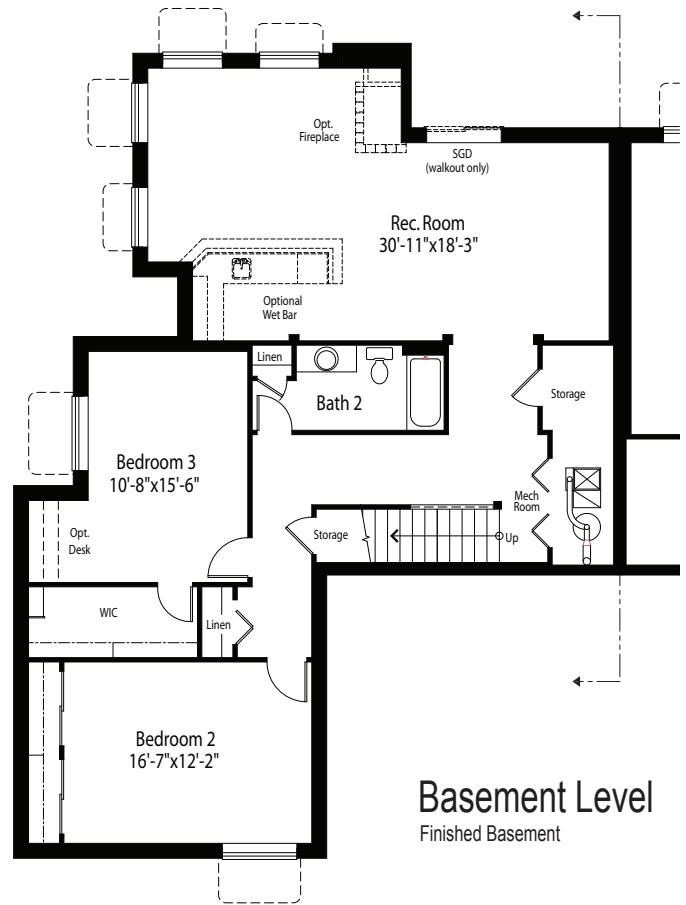

**\*Please note:** The "Carriages" floor plans vary in size/layout between the different neighborhoods they are offered in. The floor plan title on this page indicates the neighborhood represented. If you are seeking the alternate neighborhood floor plans, please visit the respective web page:  
 Carriages at Pine Creek - [www.classichomes.com/CarriagesPC](http://www.classichomes.com/CarriagesPC)  
 Carriages at Indigo Ranch - [www.classichomes.com/CarriagesIR](http://www.classichomes.com/CarriagesIR)

# The Carriages at Pine Creek Brougham - 556 B\* Carefree Living Series

<b>Base Plan Square Footage:*</b>	
Main Level:	1,541 Sq. Ft.
Basement Level:	1,548 Sq. Ft.
<b>Total:</b>	<b>3,089 Sq. Ft.</b>
*Actual square footage may vary due to added options, chosen elevations, or amount of basement finish.	

Main Level

Basement Level  
 Finished Basement