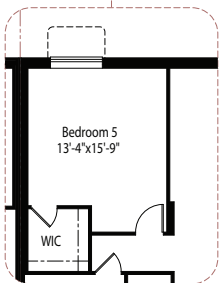

The Carriages at Pine Creek Brougham - 556 AX* Carefree Living Series

Base Plan Square Footage:*	
Main Level:	1,838 Sq. Ft.
Basement Level:	1,848 Sq. Ft.
Total:	3,686 Sq. Ft.

*Actual square footage may vary due to added options, chosen elevations, or amount of basement finish.

Main Level

Basement Level
 Finished Basement

The Difference Really Hits Home.
www.classichomes.com

Artist's conception. All plans, features and specifications are subject to change without notification. Measurements are approximate and may vary.