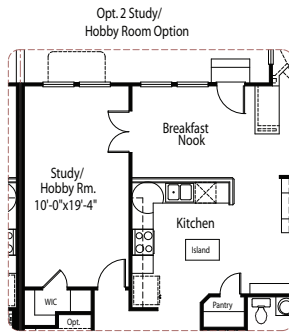

*Please note: The "Carriages" floor plans vary in size/layout between the different neighborhoods they are offered in. The floor plan title on this page indicates the neighborhood represented. If you are seeking the alternate neighborhood floor plans, please visit the respective web page:
Carriages at Pine Creek - www.classichomes.com/CarriagesPC
Carriages at Indigo Ranch - www.classichomes.com/CarriagesIR

The Carriages at Pine Creek Brougham - 556 AX* Carefree Living Series

Base Plan Square Footage:*	
Main Level:	1,838 Sq. Ft.
Basement Level:	1,848 Sq. Ft.
Total:	3,686 Sq. Ft.

*Actual square footage may vary due to added options, chosen elevations, or amount of basement finish.

Main Level