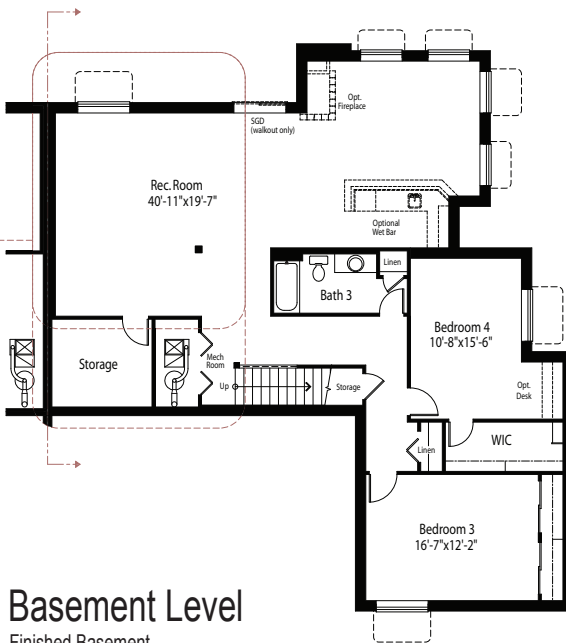

The Carriages at Pine Creek Brougham - 556 AX* Carefree Living Series

Base Plan Square Footage:*	
Main Level:	1,838 Sq. Ft.
Basement Level:	1,848 Sq. Ft.
Total:	3,686 Sq. Ft.

*Actual square footage may vary due to added options, chosen elevations, or amount of basement finish.

Main Level

Basement Level
 Finished Basement

The Difference Really Hits Home.
www.classichomes.com

Artist's conception. All plans, features and specifications are subject to change without notification. Measurements are approximate and may vary.