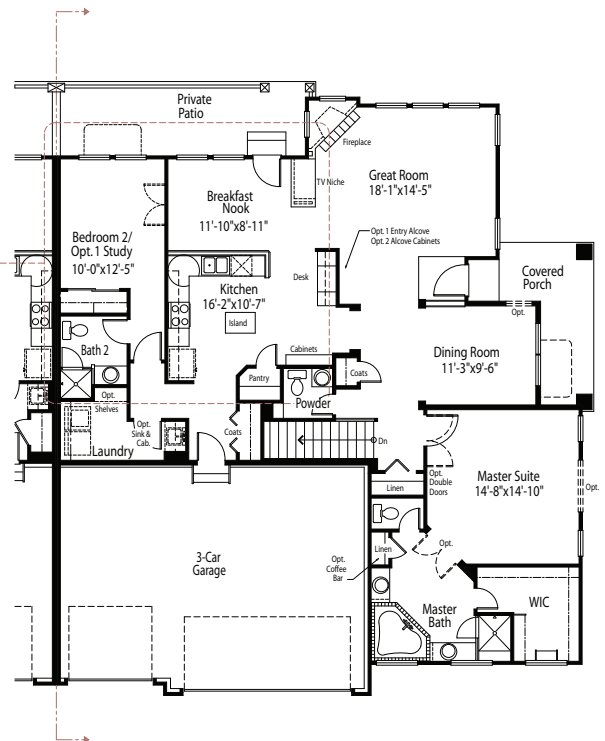

*Please note: The "Carriages" floor plans vary in size/layout between the different neighborhoods they are offered in. The floor plan title on this page indicates the neighborhood represented. If you are seeking the alternate neighborhood floor plans, please visit the respective web page:
Carriages at Pine Creek - www.classichomes.com/CarriagesPC
Carriages at Indigo Ranch - www.classichomes.com/CarriagesIR

The Carriages at Pine Creek Brougham - 556 AX* Carefree Living Series

Base Plan Square Footage:*	
Main Level:	1,838 Sq. Ft.
Basement Level:	1,848 Sq. Ft.
Total:	3,686 Sq. Ft.

*Actual square footage may vary due to added options, chosen elevations, or amount of basement finish.

Main Level