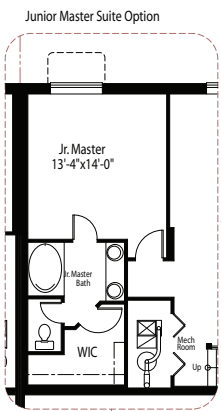

The Carriages at Pine Creek Brougham - 556 AX* Carefree Living Series

Base Plan Square Footage:*	
Main Level:	1,838 Sq. Ft.
Basement Level:	1,848 Sq. Ft.
Total:	3,686 Sq. Ft.

*Actual square footage may vary due to added options, chosen elevations, or amount of basement finish.

Main Level

Basement Level
 Finished Basement

The Difference Really Hits Home.
www.classichomes.com

Artist's conception. All plans, features and specifications are subject to change without notification. Measurements are approximate and may vary.