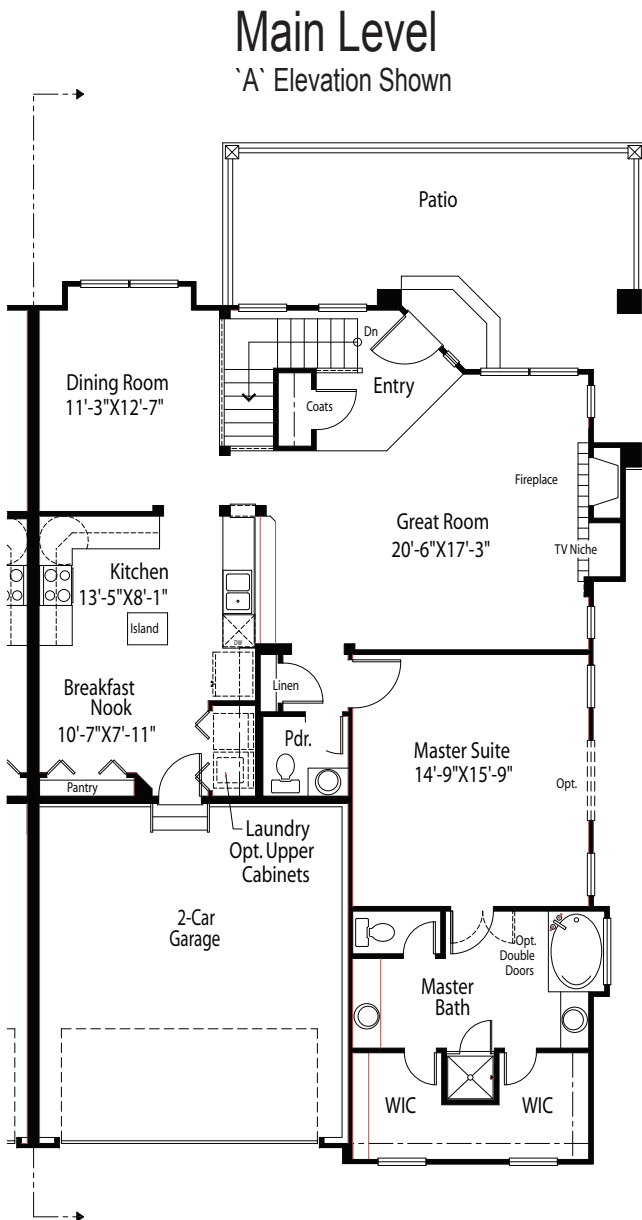

***Please note:** The "Carriages" floor plans vary in size/layout between the different neighborhoods they are offered in. The floor plan title on this page indicates the neighborhood represented. If you are seeking the alternate neighborhood floor plans, please visit the respective web page:
 Carriages at Pine Creek - www.classichomes.com/CarriagesPC
 Carriages at Indigo Ranch - www.classichomes.com/CarriagesIR

The Carriages at Indigo Ranch

Victoria 555*

Carefree Living Series

Base Plan Square Footage:*	
Main Level:	1,397 Sq. Ft.
Basement Level:	1,421 Sq. Ft.
Total:	2,818 Sq. Ft.
*Actual square footage may vary due to added options, chosen elevations, or amount of basement finish.	