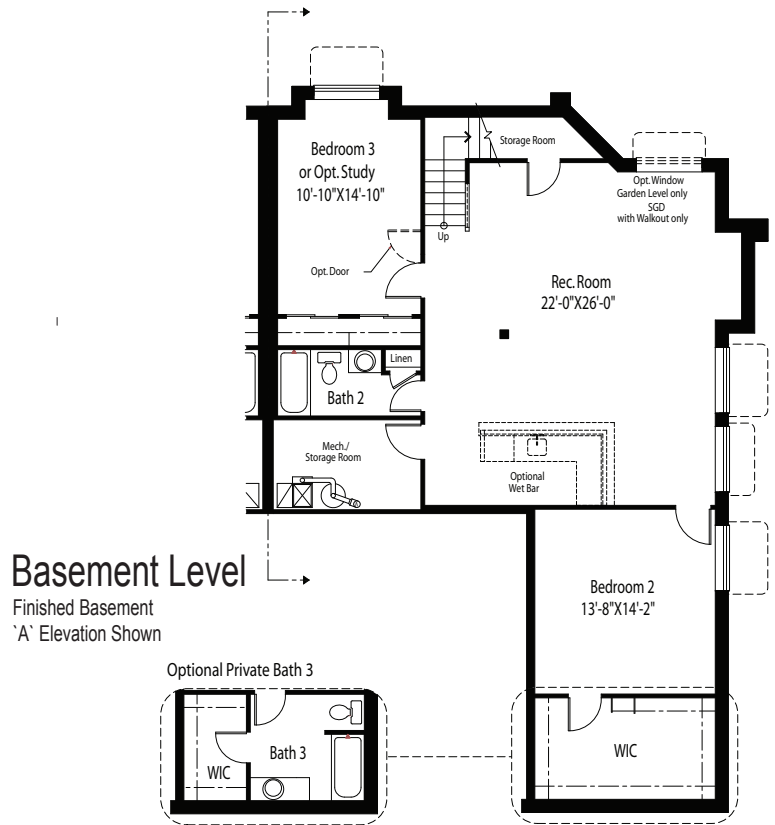

***Please note:** The "Carriages" floor plans vary in size/layout between the different neighborhoods they are offered in. The floor plan title on this page indicates the neighborhood represented. If you are seeking the alternate neighborhood floor plans, please visit the respective web page:
 Carriages at Pine Creek - www.classichomes.com/CarriagesPC
 Carriages at Indigo Ranch - www.classichomes.com/CarriagesIR

The Carriages at Indigo Ranch

Victoria 555*

Carefree Living Series

Base Plan Square Footage:*	
Main Level:	1,397 Sq. Ft.
Basement Level:	1,421 Sq. Ft.
Total:	2,818 Sq. Ft.
*Actual square footage may vary due to added options, chosen elevations, or amount of basement finish.	