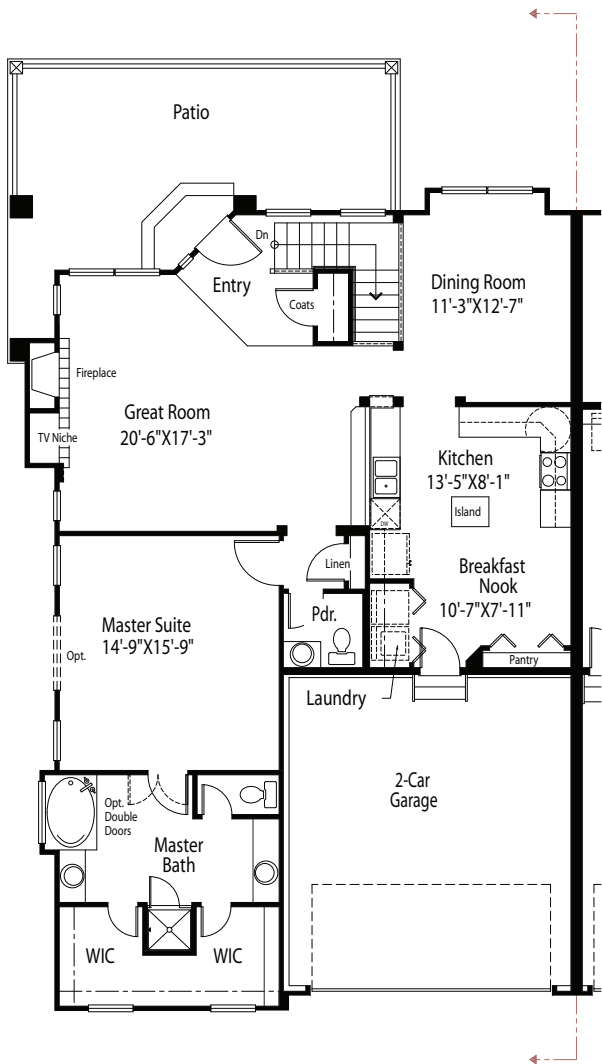

***Please note:** The "Carriages" floor plans vary in size/layout between the different neighborhoods they are offered in. The floor plan title on this page indicates the neighborhood represented. If you are seeking the alternate neighborhood floor plans, please visit the respective web page:
 Carriages at Pine Creek - www.classichomes.com/CarriagesPC
 Carriages at Indigo Ranch - www.classichomes.com/CarriagesIR

The Carriages at Pine Creek

Victoria - 555 B*

Carefree Living Series

Base Plan Square Footage:*	
Main Level:	1413 Sq. Ft.
Basement Level:	1436 Sq. Ft.
Total:	2,849 Sq. Ft.

*Actual square footage may vary due to added options, chosen elevations, or amount of basement finish.

Main Level

Basement Level
Finished Basement

Artist's conception. All plans, features and specifications are subject to change without notification. Measurements are approximate and may vary.

04/07/2006

The Difference Really Hits Home.
www.classichomes.com