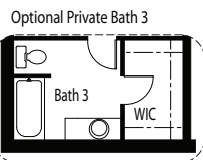

The Carriages at Pine Creek

Victoria - 555 B*

Carefree Living Series

Base Plan Square Footage:*	
Main Level:	1413 Sq. Ft.
Basement Level:	1436 Sq. Ft.
Total:	2,849 Sq. Ft.

*Actual square footage may vary due to added options, chosen elevations, or amount of basement finish.

Main Level

Basement Level
Finished Basement

Artist's conception. All plans, features and specifications are subject to change without notification. Measurements are approximate and may vary.

04/07/2006

The Difference Really Hits Home.
www.classichomes.com