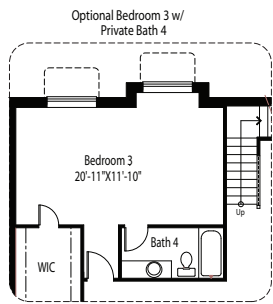

# The Carriages at Pine Creek Victoria - 555 AX\* Carefree Living Series

<b>Base Plan Square Footage:*</b>	
Main Level:	1,708 Sq. Ft.
Basement Level:	1,734 Sq. Ft.
<b>Total:</b>	<b>3,442 Sq. Ft.</b>

\*Actual square footage may vary due to added options, chosen elevations, or amount of basement finish.

Main Level

Basement Level  
 Finished Basement

The Difference Really Hits Home.  
[www.classichomes.com](http://www.classichomes.com)

Artist's conception. All plans, features and specifications are subject to change without notification. Measurements are approximate and may vary.