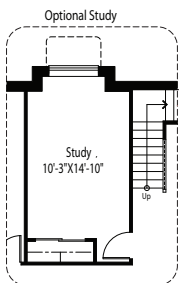

Basement Level
Finished Basement

The Difference Really Hits Home.
www.classichomes.com

Artist's conception. All plans, features and specifications are subject to change without notification. Measurements are approximate and may vary.

04/07/2006