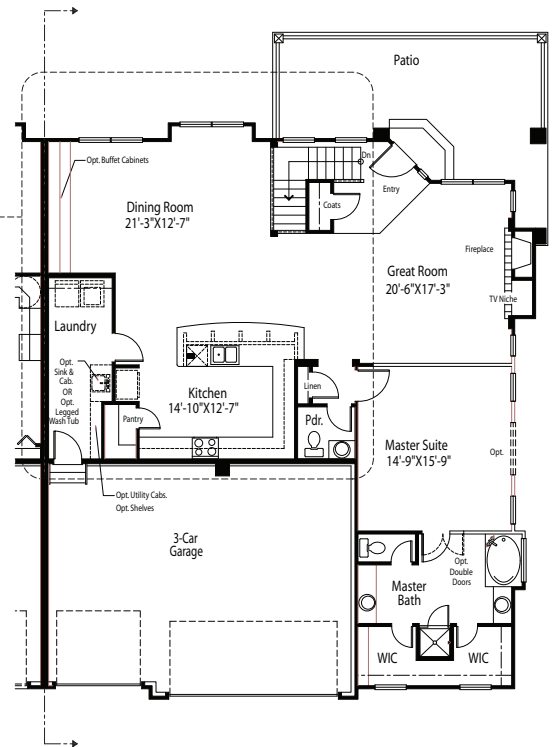

*Please note: The "Carriages" floor plans vary in size/layout between the different neighborhoods they are offered in. The floor plan title on this page indicates the neighborhood represented. If you are seeking the alternate neighborhood floor plans, please visit the respective web page:
Carriages at Pine Creek - www.classichomes.com/CarriagesPC
Carriages at Indigo Ranch - www.classichomes.com/CarriagesIR

The Carriages at Pine Creek Victoria - 555 AX* Carefree Living Series

Base Plan Square Footage:*	
Main Level:	1,708 Sq. Ft.
Basement Level:	1,734 Sq. Ft.
Total:	3,442 Sq. Ft.

*Actual square footage may vary due to added options, chosen elevations, or amount of basement finish.

Main Level