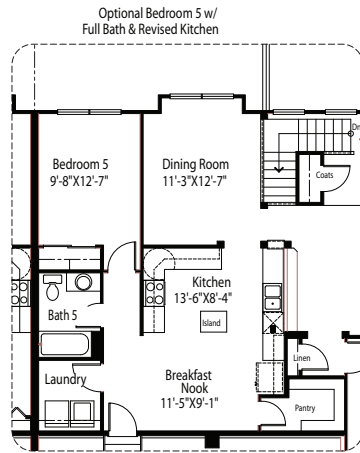

*Please note: The "Carriages" floor plans vary in size/layout between the different neighborhoods they are offered in. The floor plan title on this page indicates the neighborhood represented. If you are seeking the alternate neighborhood floor plans, please visit the respective web page:
Carriages at Pine Creek - www.classichomes.com/CarriagesPC
Carriages at Indigo Ranch - www.classichomes.com/CarriagesIR

The Carriages at Pine Creek Victoria - 555 AX* Carefree Living Series

Base Plan Square Footage:*	
Main Level:	1,708 Sq. Ft.
Basement Level:	1,734 Sq. Ft.
Total:	3,442 Sq. Ft.

*Actual square footage may vary due to added options, chosen elevations, or amount of basement finish.

Main Level