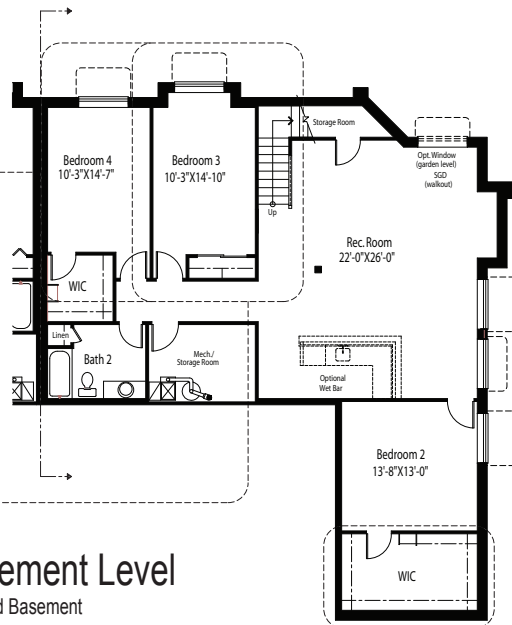

# The Carriages at Pine Creek Victoria - 555 AX\* Carefree Living Series

<b>Base Plan Square Footage:*</b>	
Main Level:	1,708 Sq. Ft.
Basement Level:	1,734 Sq. Ft.
<b>Total:</b>	<b>3,442 Sq. Ft.</b>

\*Actual square footage may vary due to added options, chosen elevations, or amount of basement finish.

Main Level

Basement Level  
 Finished Basement

The Difference Really Hits Home.  
[www.classichomes.com](http://www.classichomes.com)

Artist's conception. All plans, features and specifications are subject to change without notification. Measurements are approximate and may vary.