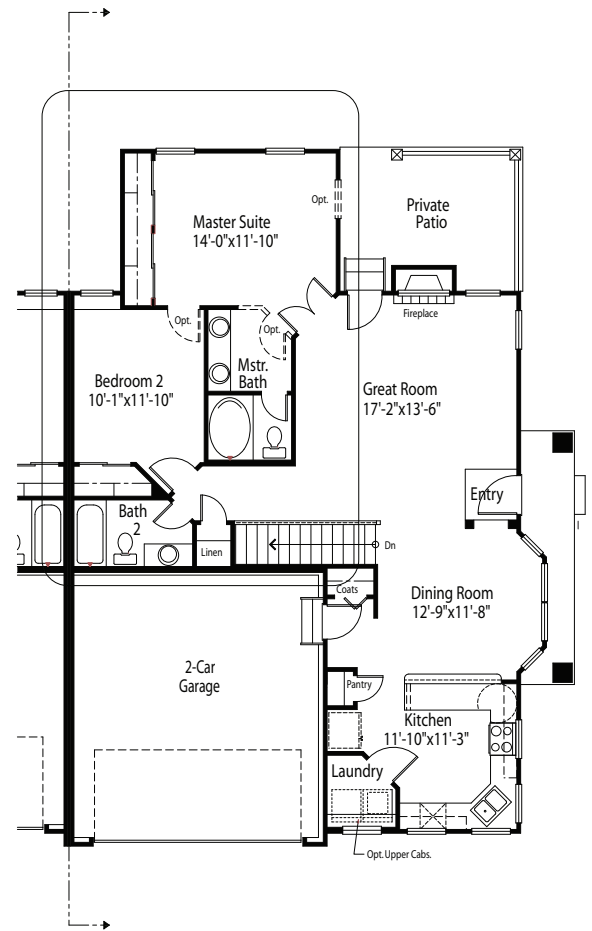

# The Carriages at Indigo Ranch Rockaway 551\* Carefree Living Series

Base Plan Square Footage:*	
Main Level:	1,277 Sq. Ft.
Basement Level:	1,259 Sq. Ft.
<b>Total:</b>	<b>2,536 Sq. Ft.</b>

\*Actual square footage may vary due to added options, chosen elevations, or amount of basement finish.

Main Level  
 'A' Elevation Shown

Master Suite & Bath w/ Powder Option

Basement Level  
 Finished Basement  
 'A' Elevation Shown

Optional Wet Bar