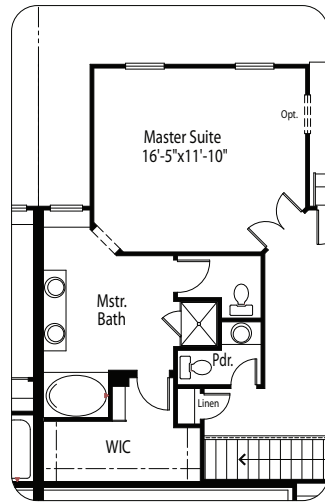

**\*Please note:** The "Carriages" floor plans vary in size/layout between the different neighborhoods they are offered in. The floor plan title on this page indicates the neighborhood represented.  
 If you are seeking the alternate neighborhood floor plans, please visit the respective web page:  
 Carriages at Pine Creek - [www.classichomes.com/CarriagesPC](http://www.classichomes.com/CarriagesPC)  
 Carriages at Indigo Ranch - [www.classichomes.com/CarriagesIR](http://www.classichomes.com/CarriagesIR)

# The Carriages at Indigo Ranch Rockaway 551\* Carefree Living Series

Base Plan Square Footage:*	
Main Level:	1,277 Sq. Ft.
Basement Level:	1,259 Sq. Ft.
<b>Total:</b>	<b>2,536 Sq. Ft.</b>

\*Actual square footage may vary due to added options, chosen elevations, or amount of basement finish.

Main Level  
 'A' Elevation Shown

Master Suite & Bath w/ Powder Option

Basement Level  
 Finished Basement  
 'A' Elevation Shown

Optional Wet Bar