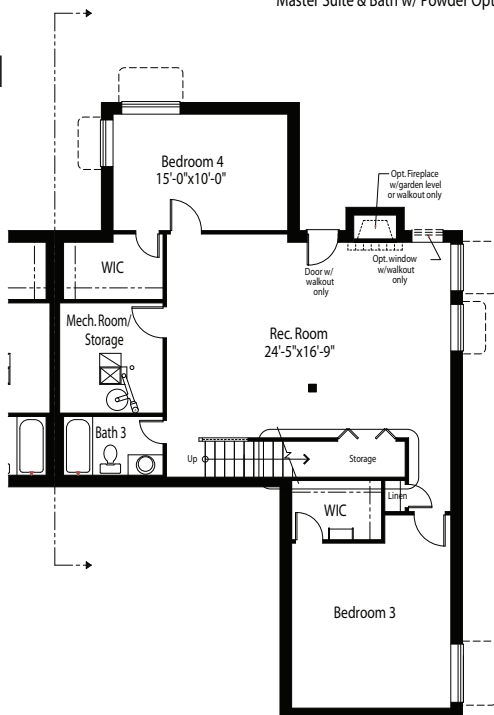

# The Carriages at Indigo Ranch Rockaway 551\* Carefree Living Series

Base Plan Square Footage:*	
Main Level:	1,277 Sq. Ft.
Basement Level:	1,259 Sq. Ft.
<b>Total:</b>	<b>2,536 Sq. Ft.</b>

\*Actual square footage may vary due to added options, chosen elevations, or amount of basement finish.

Main Level  
 'A' Elevation Shown

Master Suite & Bath w/ Powder Option

Basement Level  
 Finished Basement  
 'A' Elevation Shown

Optional Wet Bar